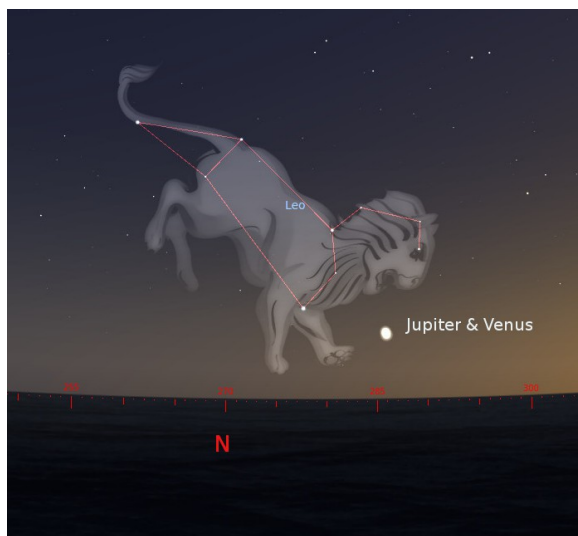

### Jupiter and Venus on collision course in the sky

During this month both Jupiter and Venus appear to be on a collision course in the sky. They are of course not going to collide as they orbit the Sun on opposite sides of the Earth's orbit. Venus orbits the Sun at 108,200,000km and Jupiter at 778,500,000km, a gap of approximately 670,300,000km.

However when viewed from Earth during this month, they will appear to be on a collision course. They will reach their closest point on Tuesday 30<sup>th</sup> June. There will be less than 1° of difference!!!

*Leo the Lion about to eat Jupiter and Venus*

*Close up of Jupiter (its moons) and Venus*

At about 10:30pm look North at Azimuth 285° on your compass and just above the horizon at Altitude 6° and you will see Jupiter and Venus very close together. If you recognise the constellation Leo (the Lion) then you will find the planets just about to be eaten by Leo.

At about 10:30pm look South at Azimuth 185° on your compass and just above the horizon at Altitude 20° and you will see Saturn in the constellation Libra the scales.

If you have a small telescope and you see Saturn for the first time, I'm sure you'll find it a jaw dropping sight. Its rings are clearly visible and you may even see some of its many moons.