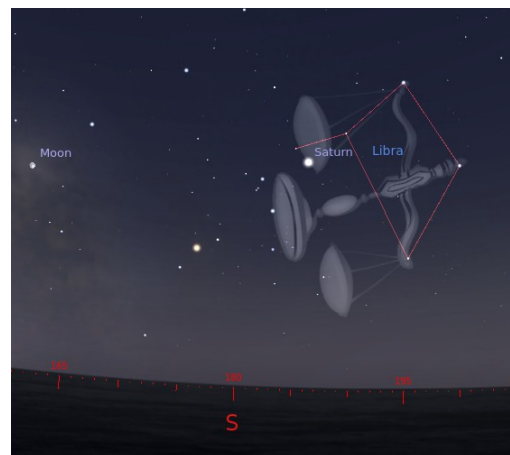

Saturn in the constellation Libra